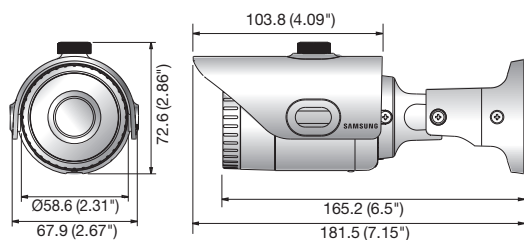

Dimensions

Unit : mm (inch)

SNO-L6013RN/P

VIDEO	
Imaging Device	1/2.9" 2.19M CMOS
Total Pixels	2,000(H) x 1,121(V)
Effective Pixels	1,984(H) x 1,105(V)
Scanning System	Progressive
Min. Illumination	Color : 0.15Lux (1/30sec, F1.8), 0.003Lux (2sec, F1.8) B/W : 0Lux (IR LED on)
LENS	
Focal Length (Zoom Ratio)	3.6mm fixed
Max. Aperture Ratio	F1.8
Angular Field of View	H : 86.5° / V : 47.8° / D : 101.2°
Min. Object Distance	0.5m (1.64ft)
Lens Type	Fixed
Mount Type	Board type
OPERATIONAL	
IR Viewable Length	20m (65.62ft)
Camera Title	Off / On (Displayed up to 15 characters)
Day & Night	True Day & Night
Backlight Compensation	Off / BLC
Contrast Enhancement (DWDR)	SSDR (Samsung Super Dynamic Range) (Off / On)
Digital Noise Reduction	SSNR (Off / On)
Motion Detection	Off / On (4ea rectangular zones)
Privacy Masking	Off / On (6ea rectangular zones)
Gain Control	Off / Low / Middle / High
White Balance	ATW / AWC / Manual / Indoor / Outdoor
LDC (Lens Distortion Correction)	Off / On (5 levels with min / max)
Electronic Shutter Speed	Minimum / Maximum / Anti flicker
Flip / Mirror	Flip / Mirror / Hallway view
Intelligent Video Analytics	Motion detection with metadata, Tampering
Alarm Triggers	Motion detection, Tampering detection, SD card error, NAS error
Alarm Events	File upload via FTP and E-mail, Local storage recording at event, Notification via E-mail
NETWORK	
Ethernet	RJ-45 (10/100BASE-T)
Video Compression Format	H.264, MJPEG
Resolution	1920 x 1080, 1280 x 960, 1280 x 720, 1024 x 768, 800 x 600, 720 x 576, 640 x 480, 320 x 240
Max. Framerate	H.264 : Max. 30fps at all resolutions MJPEG : Max. 1fps at 1920 x 1080, 1280 x 960, 1280 x 720, 1024 x 768, Max. 15fps at other resolution
Video Quality Adjustment	H.264 : Target bitrate level control, MJPEG : Quality level control
Bitrate Control Method	H.264 : CBR or VBR, MJPEG : VBR
Streaming Capability	Multiple streaming (Up to 3 profiles)
Audio I/O	Line in
Audio Compression Format	G.711 u-law / G.726 selectable G.726 (ADPCM) 8KHz, G.711 8KHz, G.726 : 16Kbps, 24Kbps, 32Kbps, 40Kbps
Audio Communication	Uni-directional audio
IP	IPv4, IPv6
Protocol	TCP/IP, UDP/IP, RTP(UDP), RTP(TCP), RTCP, RTSP, NTP, HTTP, HTTPS, SSL, DHCP, PPPoE, FTP, SMTP, ICMP, IGMP, SNMPv1/v2c/v3(MIB-2), ARP, DNS, DDNS, QoS, PIM-SM, UPnP, Bonjour
Security	HTTPS(SSL) login authentication, Digest login authentication IP address filtering, User access log, 802.1x authentication
Streaming Method	Unicast / Multicast
Max. User Access	6 users at unicast mode
Storage	micro SD/SDHC max. 32G, NAS - Motion images recorded in the SD memory card can be downloaded - Manual recording at local PC
Application Programming Interface	ONVIF Profile S, G, SUNAPI (HTTP API)
Webpage Language	English, French, German, Spanish, Italian, Chinese, Korean, Russian, Japanese, Swedish, Danish, Portuguese, Turkish, Polish, Czech, Rumanian, Serbian, Dutch, Croatian, Hungarian, Greek, Norwegian, Finnish
Web Viewer	Supported OS : Windows XP / VISTA / 7 / 8 / 8.1, MAC OS X 10.7 ~ 10.10 Supported Browser : Microsoft Internet Explorer (Ver. 8 ~ 11), Mozilla Firefox (Ver. 9 ~ 35), Google Chrome (Ver. 15 ~ 40), Apple Safari (Ver. 8.0.2(Mac OS X 10.10), 7.0.6 (Mac OS X 10.9), 6.0.2 (Mac OS X 10.8, 10.7 only), 5.1.7) * Mac OS X only
Central Management Software	SmartViewer
ENVIRONMENTAL	
Operating Temperature / Humidity	-30°C ~ +55°C (-22°F ~ +131°F) / Less than 90% RH *Start up should be done at above -20°C (-4°F)
Storage Temperature / Humidity	-30°C ~ +60°C (-22°F ~ +140°F) / Less than 90% RH
Ingress Protection	IP66
ELECTRICAL	
Input Voltage / Current	PoE (IEEE802.3af, Class2)
Power Consumption	Max. 5.7W
MECHANICAL	
Color / Material	Dark gray / Plastic
Dimensions (WxH)	Ø58.6 x 165.2mm (Ø2.31" x 6.5") (Without sunshield)
Weight	250g (0.55 lb)